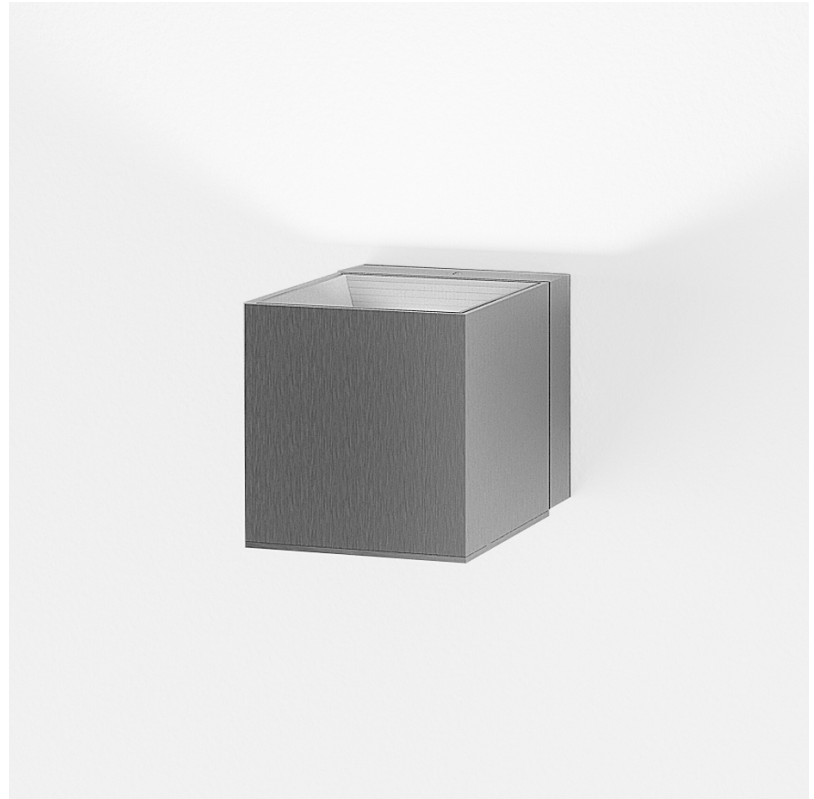

PROJECT
TYPE
SPECIFIER
QUANTITY
DATE

DAU SINGLE SURFACE

D93239-

base number   Finish
Options

1. To build a product code in our configurator select the specify button on the base model # product page
2. To build a manual product code on this datasheet choose from the options listed below in blue font and add the suffix to the base model #

GENERAL

Series: Dau
Subseries: Dau Single
Brand: Milan
Division: Design
Mounting Type: Surface
Mounting Location: Wall
Subcategory: Downlight

PHYSICAL

Shape: Cube
Length (mm): 80
Length (in): 3 1/8
Height (mm): 80
Depth (mm): 101
Height (in): 3 1/8
Depth (in): 4
Extension (mm): 101
Extension (in): 4
Light Distribution: Direct
Fixture Finish: [BAL / MWL / BSL](#)
Fixture Material: Extruded Aluminum

ELECTRICAL

Lamp Type: LED
Input Wattage (W): 7
Dimming: Electronic Low Voltage Dimming
Input Voltage (V): 120Vac Direct Line

LED

Number of LEDs: 1
Color Temperature (°K): 3000
Max. Delivered Lumen (lm): 665
CRI: >90 CRI
Lamp Life (hrs): 50000

OPTICAL

RATINGS AND CERTIFICATIONS

Certified By: Certified for North American Standards
IP rating: IP20