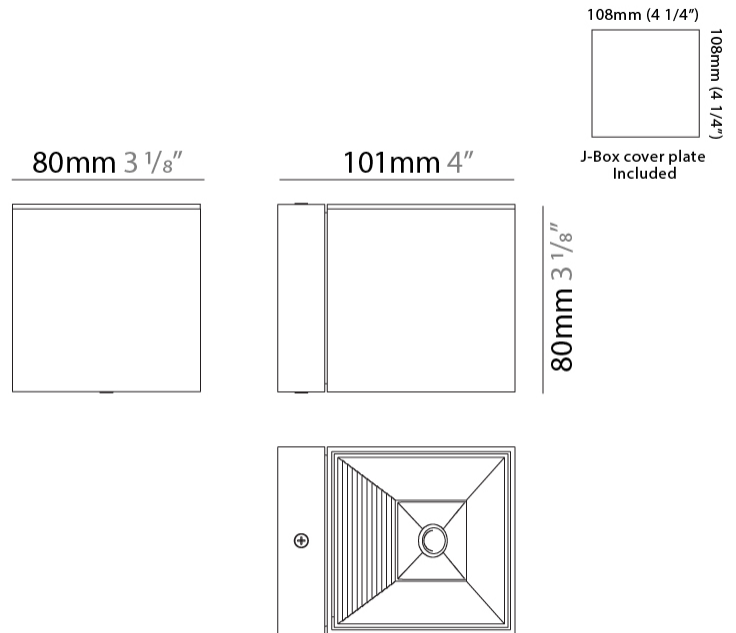

PROJECT
TYPE
SPECIFIER
QUANTITY
DATE

DAU SINGLE SURFACE

D93239-

base number   Finish
Options

1. To build a product code in our configurator select the specify button on the base model # product page
2. To build a manual product code on this datasheet choose from the options listed below in blue font and add the suffix to the base model #

GENERAL

Series: Dau
Subseries: Dau Single
Brand: Milan
Division: Design
Mounting Type: Surface
Mounting Location: Wall
Subcategory: Downlight

PHYSICAL

Shape: Cube
Length (mm): 80
Length (in): 3 1/8
Height (mm): 80
Depth (mm): 101
Height (in): 3 1/8
Depth (in): 4
Extension (mm): 101
Extension (in): 4
Light Distribution: Direct
Fixture Finish: [BAL / MWL / BSL](#)
Fixture Material: Extruded Aluminum

ELECTRICAL

Lamp Type: LED
Input Wattage (W): 7
Dimming: Electronic Low Voltage Dimming
Input Voltage (V): 120Vac Direct Line

LED

Number of LEDs: 1
Color Temperature (°K): 3000
Max. Delivered Lumen (lm): 665
CRI: >90 CRI
Lamp Life (hrs): 50000

OPTICAL

RATINGS AND CERTIFICATIONS

Certified By: Certified for North American Standards
IP rating: IP20