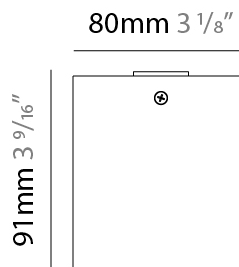

DAU SINGLE SURFACE

D92126R9-

base number Finish Options

1. To build a product code in our configurator select the specify button on the base model # product page
2. To build a manual product code on this datasheet choose from the options listed below in blue font and add the suffix to the base model #

GENERAL

Series: Dau
Subseries: Dau Single
Brand: Milan
Division: Design
Mounting Type: Surface
Mounting Location: Ceiling
Subcategory: Downlight

PHYSICAL

Shape: Cube
Length (mm): 80
Length (in): 3 1/8
Width (mm): 80
Width (in): 3 1/8
Height (mm): 91
Height (in): 3 9/16
Light Distribution: Direct
Fixture Finish: BAL / MWL / BSL
Fixture Material: Extruded Aluminum

ELECTRICAL

Lamp Type: LED
Input Wattage (W): 10
Total Output Wattage (W): 9.3
Dimming: Tri-Mode (Non-Dimming and Phase Dimming (120Vac only) and 0-10V Dimming)
Driver Included: No
Driver Location: Remote
Driver Type: Constant Current
Input Voltage (V): 120 - 277
Constant Current (MA): 350

LED

Number of LEDs: 1
Color Temperature (°K): 3000
Max. Delivered Lumen (lm): 956
CRI: >90 CRI
Lamp Life (hrs): 50000

OPTICAL

RATINGS AND CERTIFICATIONS

Certified By: Certified for North American Standards
IP rating: IP20

PROJECT
TYPE
SPECIFIER
QUANTITY
DATE